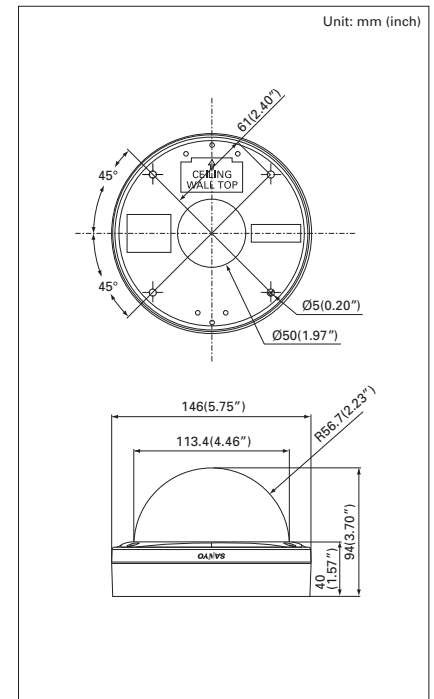

Interface

Monitor output	Composite out (for adjustment only)		
SD memory card slot	1(SDHC)	—	
Network port	10BASE-T/100BASE-TX (RJ45 connector)		
Alarm input/output	2/2		
Audio input/output	Mic in/Line out (35Φ mini jack)	—	

General

Environmental conditions	Operating	Temperature: -10 to +50°C (14°F to 122°F) Humidity: within 90% RH	
	Storage	Temperature: -20 to +70°C (-4°F to 158°F) Humidity: within 70% RH	
Power supply	24V AC ±10%, 60 Hz/ 12 - 15V DC, PoE (IEEE802.3af)		
Power consumption (approx.)	6.8w (with Heater 20w)	4.6w (with Heater 18w)	
Dimensions (approx.) (Dia. x H)	Φ 146 x 94mm (5.75 x 3.70 inch)		
Weight (approx.)	800g (28.22 oz)	770g (27.16 oz)	

*Specifications, design and availability are subject to change without notice.

Dimensions

Caution: Please consult the instruction manual to ensure safe and proper operation of the product.

Digital System Company of SANYO Electric Co., Ltd. obtained Quality Management System ISO9001 and Environmental Management System ISO14001 certifications.

Distributed by:

SANYO Electric Co., Ltd.
Digital System Company
<http://www.sanyosecurity.com>